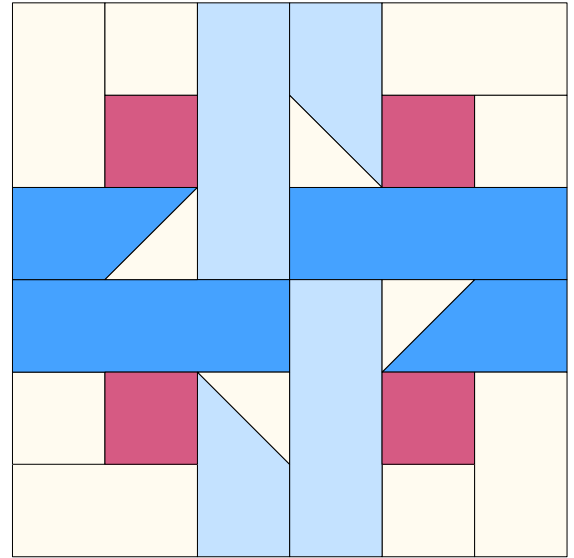

## Block 10: Folded Corner Log Cabin

Fabric Requirements:

Colour A (pink): (4) 2 ½" squares – center

Colour B (light blue): (2) 2 ½" x 4 ½" rectangles  
(2) 2 ½" x 6 ½" rectangles

Colour C (dark blue): (2) 2 ½" x 4 ½" rectangles  
(2) 2 ½" x 6 ½" rectangles

Background (8) 2 ½" squares  
(4) 2 ½" x 4 ½" rectangles

Notes: 1<sup>st</sup> round of log cabin should measure 4 ½" x 4 ½"

Log cabin units should measure 6 ½" x 6 ½"

Make 2

Make 2