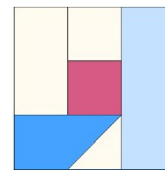

## Block 10: Folded Corner Log Cabin

Fabric Requirements:

Colour A (pink): (4) 2 ½" squares – center

Colour B (light blue): (2) 2 ½" x 4 ½" rectangles  
(2) 2 ½" x 6 ½" rectangles

Colour C (dark blue): (2) 2 ½" x 4 ½" rectangles  
(2) 2 ½" x 6 ½" rectangles

Background (8) 2 ½" squares  
(4) 2 ½" x 4 ½" rectangles

Notes: 1<sup>st</sup> round of log cabin should measure 4 ½" x 4 ½"

Log cabin units should measure 6 ½" x 6 ½"

Make 2

Make 2