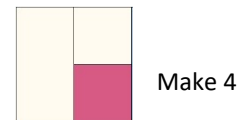

## Block 10: Folded Corner Log Cabin

Fabric Requirements:

Colour A (pink): (4) 2 ½" squares – center

Colour B (light blue): (2) 2 ½" x 4 ½" rectangles  
(2) 2 ½" x 6 ½" rectangles

Colour C (dark blue): (2) 2 ½" x 4 ½" rectangles  
(2) 2 ½" x 6 ½" rectangles

Background (8) 2 ½" squares  
(4) 2 ½" x 4 ½" rectangles

Notes: 1<sup>st</sup> round of log cabin should measure 4 ½" x 4 ½"

Log cabin units should measure 6 ½" x 6 ½"

Make 2

Make 2