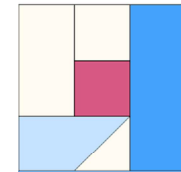

## Block 10: Folded Corner Log Cabin

Fabric Requirements:

Colour A (pink): (4) 2 ½" squares – center

Colour B (light blue): (2) 2 ½" x 4 ½" rectangles  
(2) 2 ½" x 6 ½" rectangles

Colour C (dark blue): (2) 2 ½" x 4 ½" rectangles  
(2) 2 ½" x 6 ½" rectangles

Background (8) 2 ½" squares  
(4) 2 ½" x 4 ½" rectangles

Notes: 1<sup>st</sup> round of log cabin should measure 4 ½" x 4 ½"

Log cabin units should measure 6 ½" x 6 ½"

Make 2

Make 2