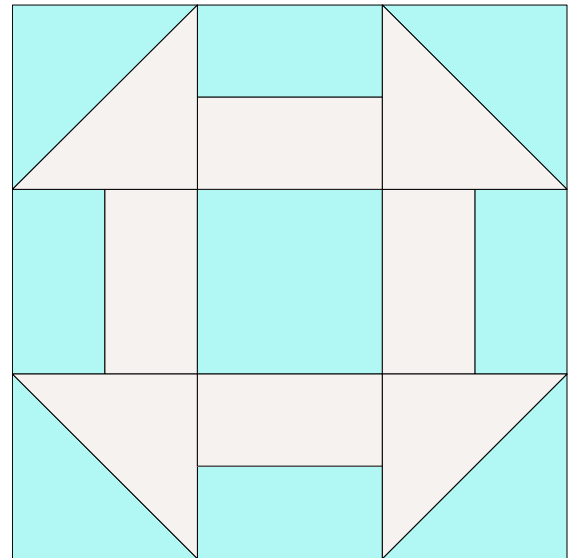

Sampler Quilt Along 2022

Block 2: Churn Dash

Colour A(dark): (2) 5" squares - HST

(1) 4 1/2" square - center

1 strip 2 1/2" x 20"

Colour B(light): (2) 5" squares - HST

1 strip 2 1/2" x 20"

Recommended rulers:

6 x 24 strip ruler

6 1/2" square

Bloc Loc or Tucker Trimmer

Note: Half square triangle units square to 4 1/2" x 4 1/2"

Strip units are 4 1/2" x 4 1/2"

Make 4

Make 4