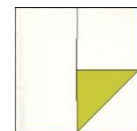

Sampler Quilt Along 2022

Block 9: Star

Fabric Requirements:

Colour A (dark green): (4) 2 ½" x 4 ½" rectangles

Colour B (light green): (2) 3" squares - HST

Colour C (peach): (4) 3" squares - FG
(1) 4 ½" square – center

Background: (2) 3" squares – HST
(4) 2 ½" squares
(4) 2 ½" x 4 ½" rectangles
(1) 5 ½" square – FG

Notes: Half square triangle will measure 2 ½" x 2 ½"
log cabin unit will measure 4 ½" x 4 ½"

Flying goose will measure 2 ½" x 4 ½"

Goose/rectangle unit will measure 4 ½" x 4 ½"

Make 4