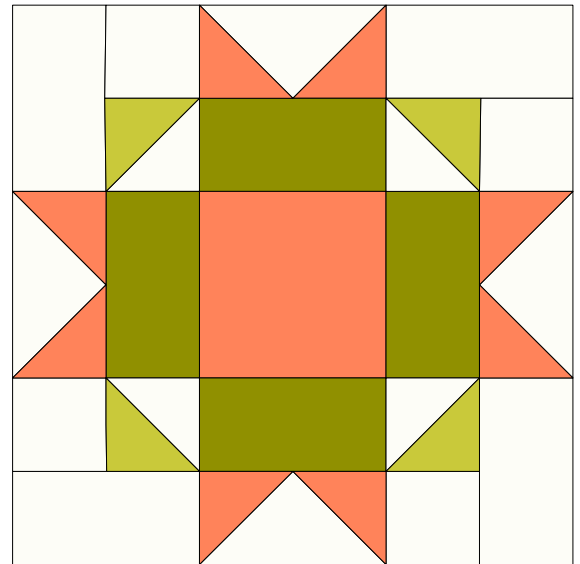

Sampler Quilt Along 2022

Block 9: Star

Fabric Requirements:

Colour A (dark green): (4) 2 ½" x 4 ½" rectangles

Colour B (light green): (2) 3" squares - HST

Colour C (peach): (4) 3" squares - FG
(1) 4 ½" square – center

Background: (2) 3" squares – HST
(4) 2 ½" squares
(4) 2 ½" x 4 ½" rectangles
(1) 5 ½" square – FG

Notes: Half square triangle will measure 2 ½" x 2 ½"
log cabin unit will measure 4 ½" x 4 ½"

Flying goose will measure 2 ½" x 4 ½"

Goose/rectangle unit will measure 4 ½" x 4 ½"

Make 4

Make 4