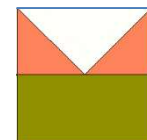

Sampler Quilt Along 2022

Block 9: Star

Fabric Requirements:

Colour A (dark green): (4) 2 ½" x 4 ½" rectangles

Colour B (light green): (2) 3" squares - HST

Colour C (peach): (4) 3" squares - FG
(1) 4 ½" square – center

Background: (2) 3" squares – HST
(4) 2 ½" squares
(4) 2 ½" x 4 ½" rectangles
(1) 5 ½" square – FG

Notes: Half square triangle will measure 2 ½" x 2 ½"
log cabin unit will measure 4 ½" x 4 ½"

Flying goose will measure 2 ½" x 4 ½"

Goose/rectangle unit will measure 4 ½" x 4 ½"

Make 4

Make 4