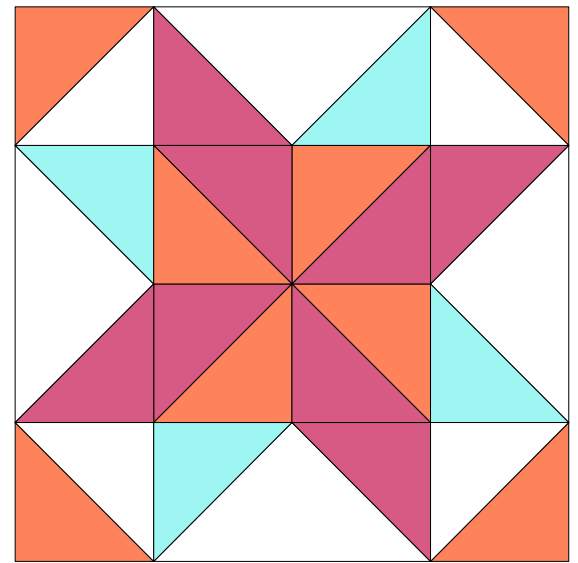

Sampler Quilt Along 2022

Block 11: non-mirror image flying geese

Fabric Requirements

- Colour A (purple): (2) 4 1/8" squares - FG
(2) 4" squares - HST
- Colour B (blue): (2) 4 1/8" squares - FG
- Colour C (peach): (4) 4" squares - HST
- Background: (1) 7 1/2" squares - FG
(2) 4" squares - HST

Notes: Half square triangle will measure 3 1/2" x 3 1/2"

Flying geese unit will measure 3 1/2" x 6 1/2"

Pin wheel unit will measure 6 1/2" x 6 1/2"