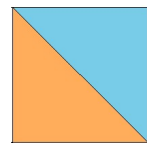

## Block 1: Friendship Star

Colour A(peach): (2) 5" squares - HST

Colour B(blue): (2) 5" squares - HST

Colour C(light): (1) 4 ½" square - Center

Background: (4) 4 ½" squares.

## Recommended rulers:

6 ½" square

Bloc Loc or Tucker Trimmer

Notes: half square triangle units trim to 4 ½" x 4 ½"

Make 4