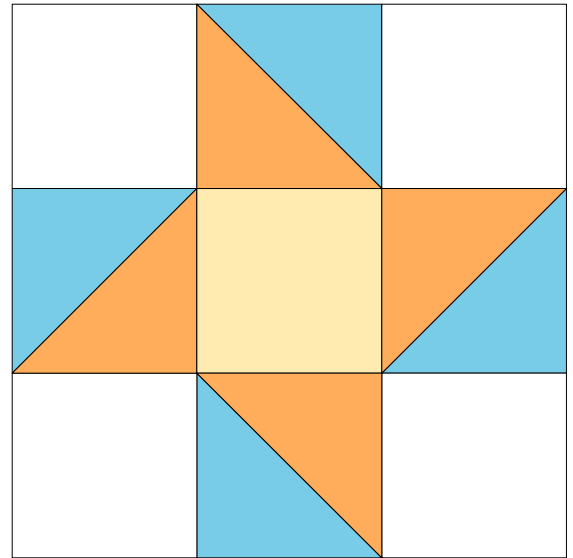

## Block 1: Friendship Star

Colour A(peach): (2) 5" squares - HST

Colour B(blue): (2) 5" squares - HST

Colour C(light): (1) 4 ½" square - Center

Background: (4) 4 ½" squares.

## Recommended rulers:

6 ½" square

Bloc Loc or Tucker Trimmer

Notes: half square triangle units trim to 4 ½" x 4 ½"

Make 4