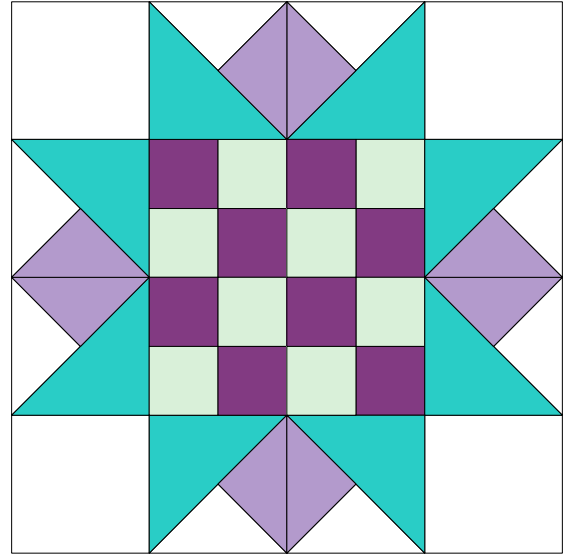

Sampler Quilt Along 2022

Block 6: Combination Unit Star

Fabric Requirements:

Fabric A (blue): (4) 4 ½" squares

Fabric B (purple): (2) 4 ½" squares

(1) Strip 2" x 20" (can be a different fabric)

Background 1: (2) 4 ½" squares

(4) 3 ½" squares

Background 2: (1) strip 2" x 20"

Notes:

Center square measures 6 ½" x 6 ½"

Combo Unit measures 3 ½" x 3 ½"