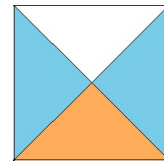

Sampler Quilt Along 2022

Block 3: Ohio Star

Colour A(blue): (2) 5 ½" squares - Hourglass

Colour B(peach): (1) 5 ½" square - Hourglass

Colour C(light): (1) 4 ½" square - Center

Background: (1) 5 ½" square - hourglass

(4) 4 ½" squares

Recommended rulers:

6 x 24 strip ruler

6 ½" square

Tucker Trimmer

Note: Hour glass units square to 4 ½" x 4 ½"

Make 4