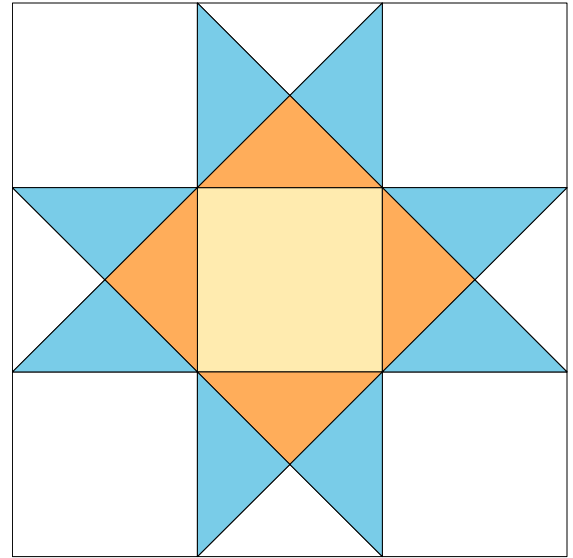

Sampler Quilt Along 2022

Block 3: Ohio Star

Colour A(blue): (2) 5 ½" squares - Hourglass

Colour B(peach): (1) 5 ½" square - Hourglass

Colour C(light): (1) 4 ½" square - Center

Background: (1) 5 ½" square - hourglass

(4) 4 ½" squares

Recommended rulers:

6 x 24 strip ruler

6 ½" square

Tucker Trimmer

Note: Hour glass units square to 4 ½" x 4 ½"

Make 4