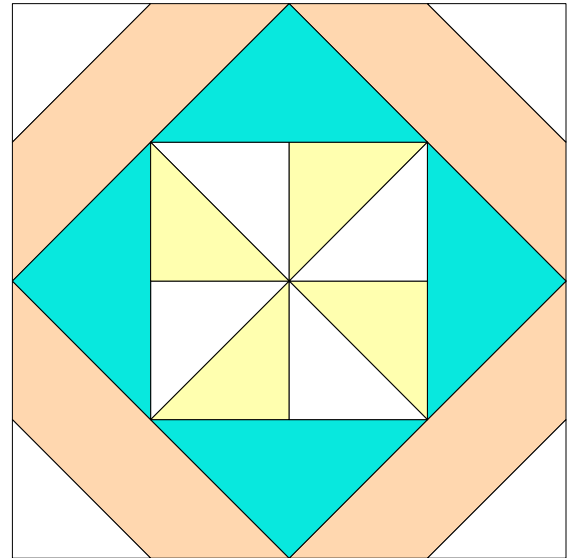

Sampler Quilt Along 2022

Block 12: Pinwheel in a Square

Fabric Requirements:

Colour A(yellow): (2) 4" squares – pinwheel

Colour B(blue): (2) 5 ½" squares

Colour C(peach): (2) 7 ½" squares

Colour D(white): (2) 4" squares – (pinwheel)
(2) 4 ¾" squares –FC (oversized)

Half-square triangles trim to 3 ½" x 3 ½"

Pinwheel block should measure 6 ½" x 6 ½"